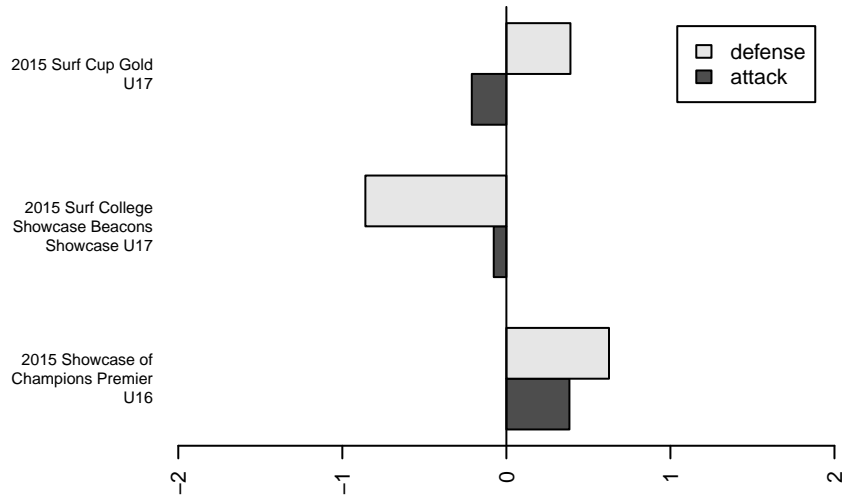

PSPL Surf Academy 1999G

PSPL Surf Academy
, WA
G99 total strength=1547
attack=18.08 defense=9.79

alt names used:

Venues played:
2015 Showcase of Champions Premier U16
2015 Surf Cup Gold U17
2015 Surf College Showcase Beacons Showca

**attack and defense variance (black dot)
relative to other teams
and top 10 in region**

**attack and defense rating
relative to others at age
and all opponents in last 13 months**

**attack and defense rating
relative to other age
and all opponents in last 13 months**

Performance relative to 13 month average

average number of goals per game relative to expected

Performance relative to 13 month average

average number of goals per game relative to expected

lot. A=Neither has attack advantage, B=Opponent has both attack and defense advantage, C=Opponent has both attack and defense disadvantage, D=Both have